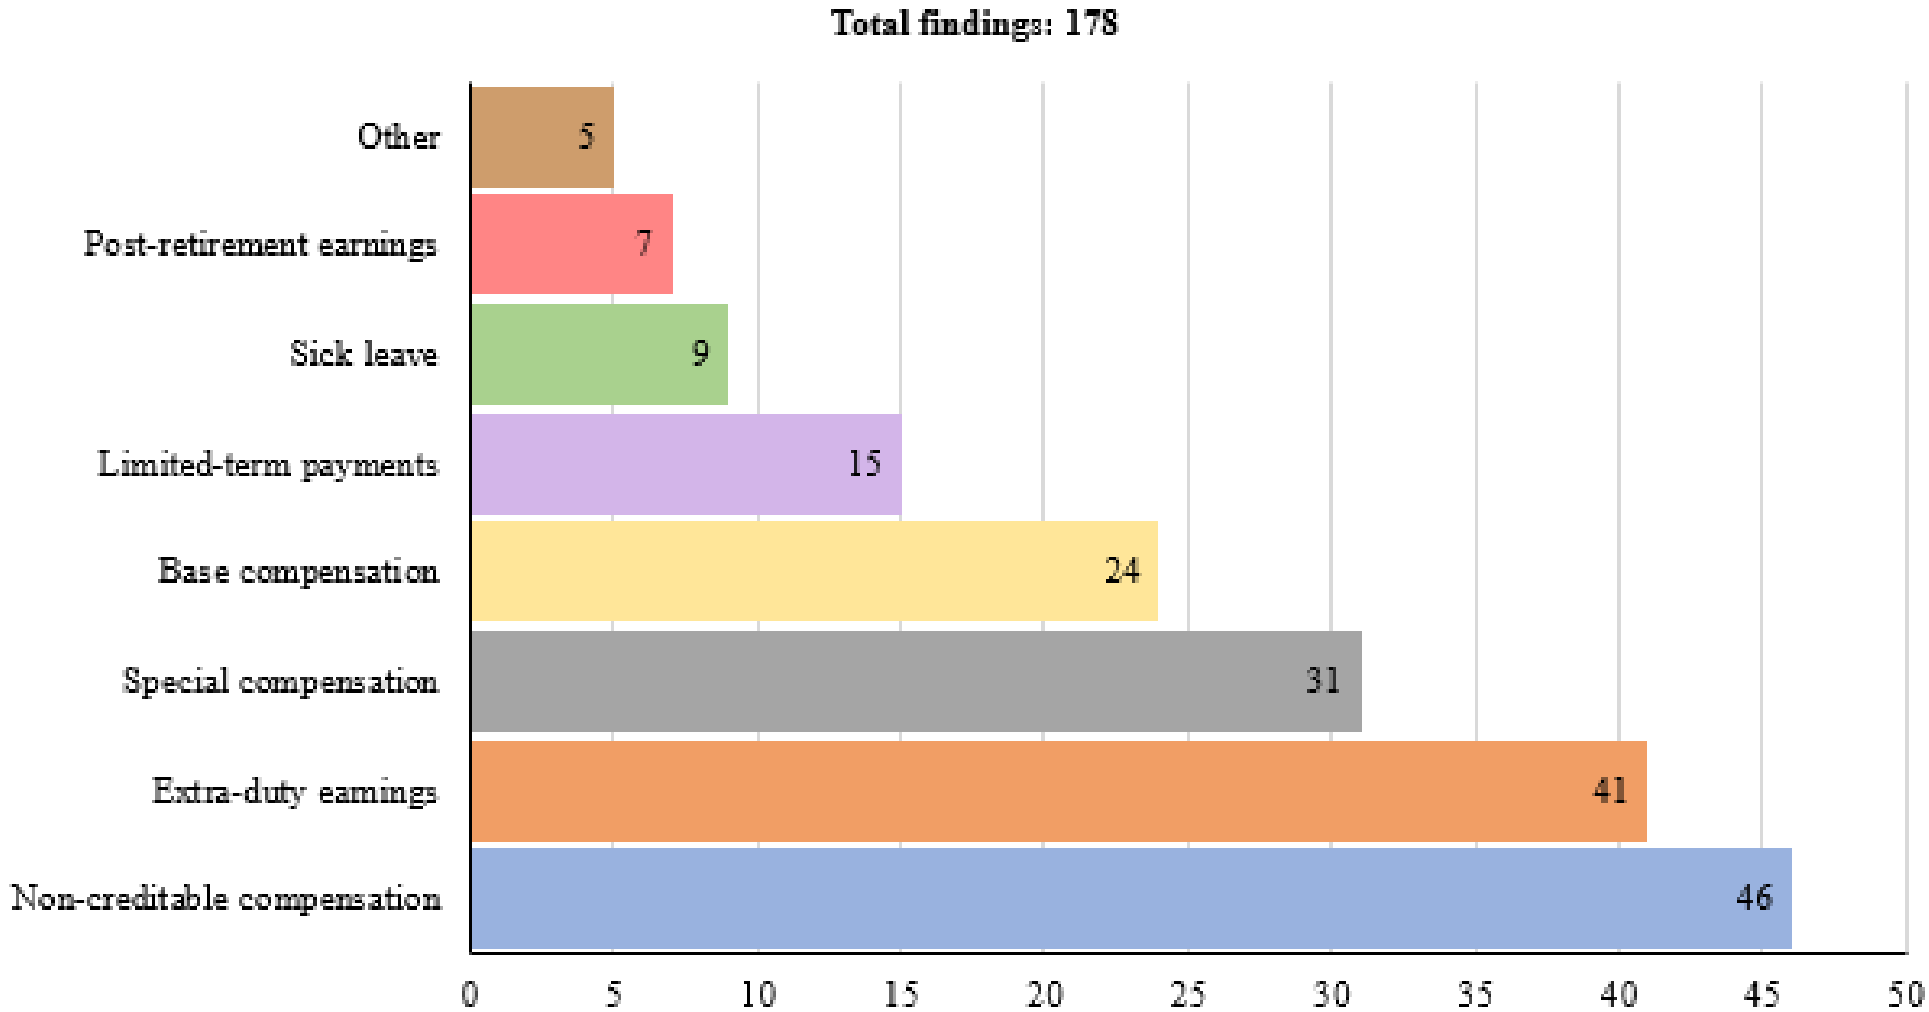

2023 Audit Plan Findings