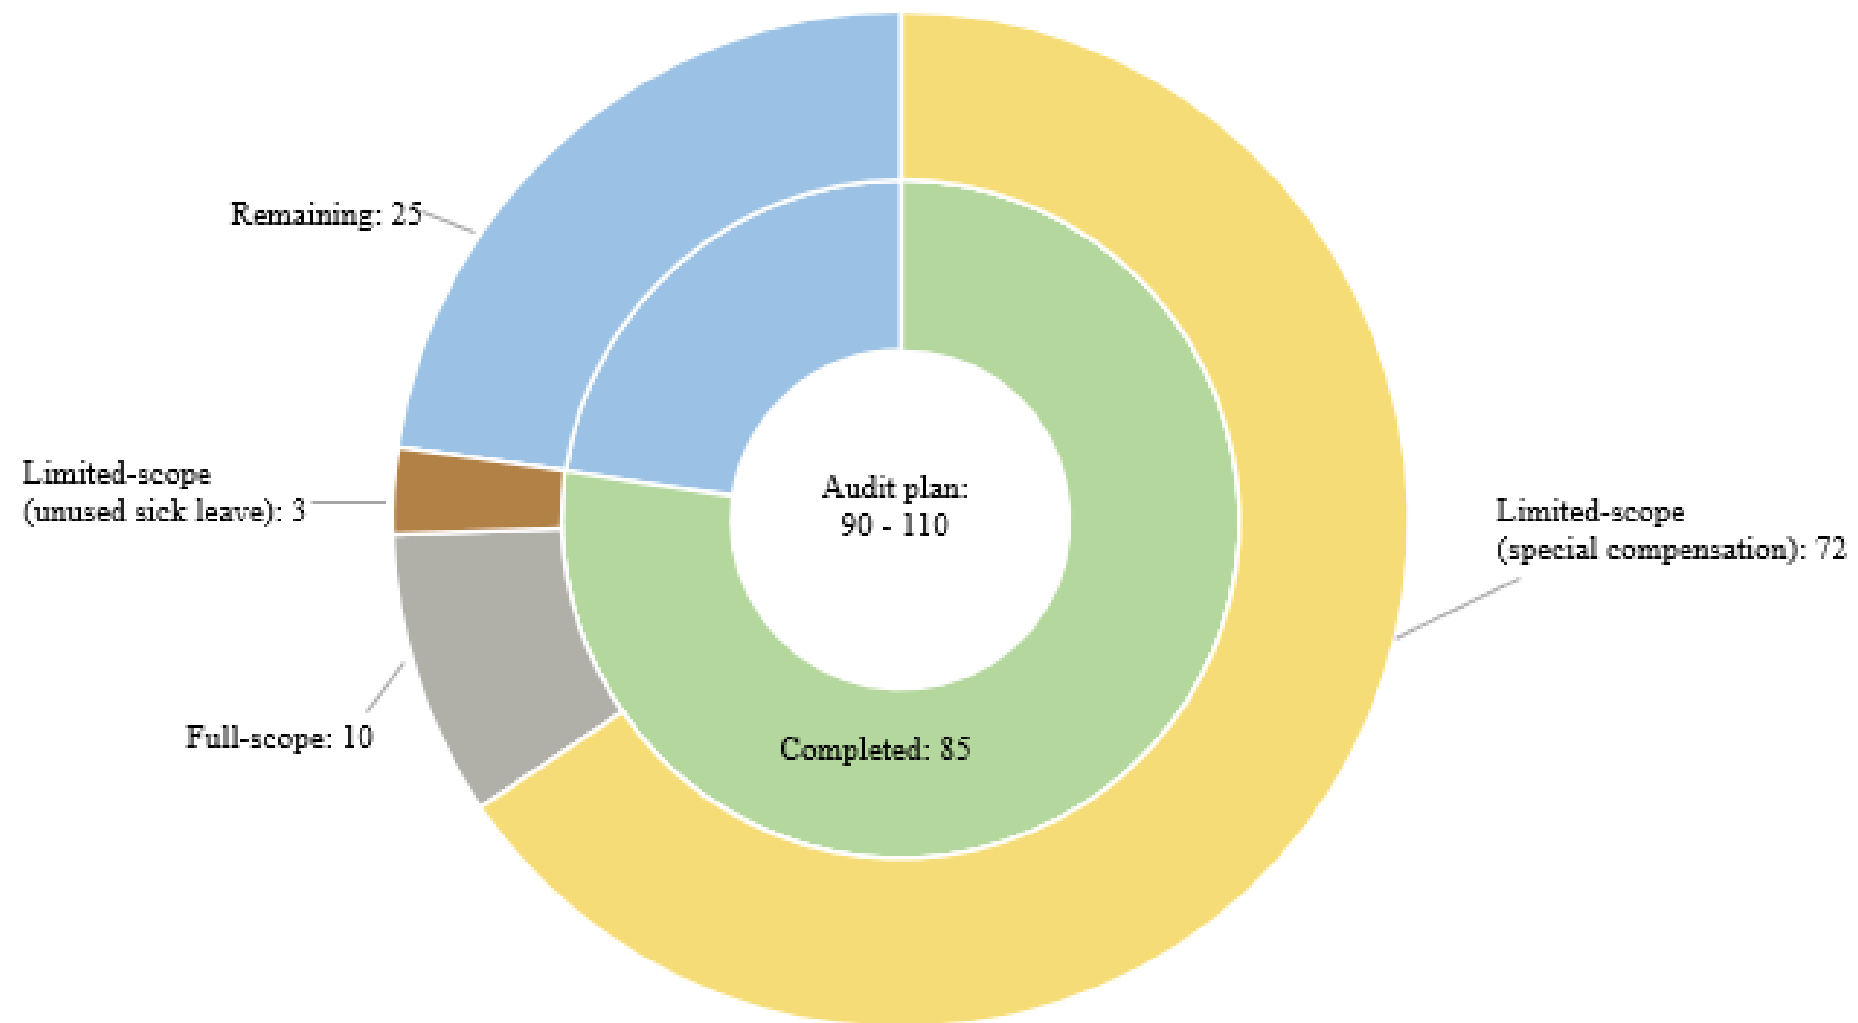

2023 Audit Plan Update