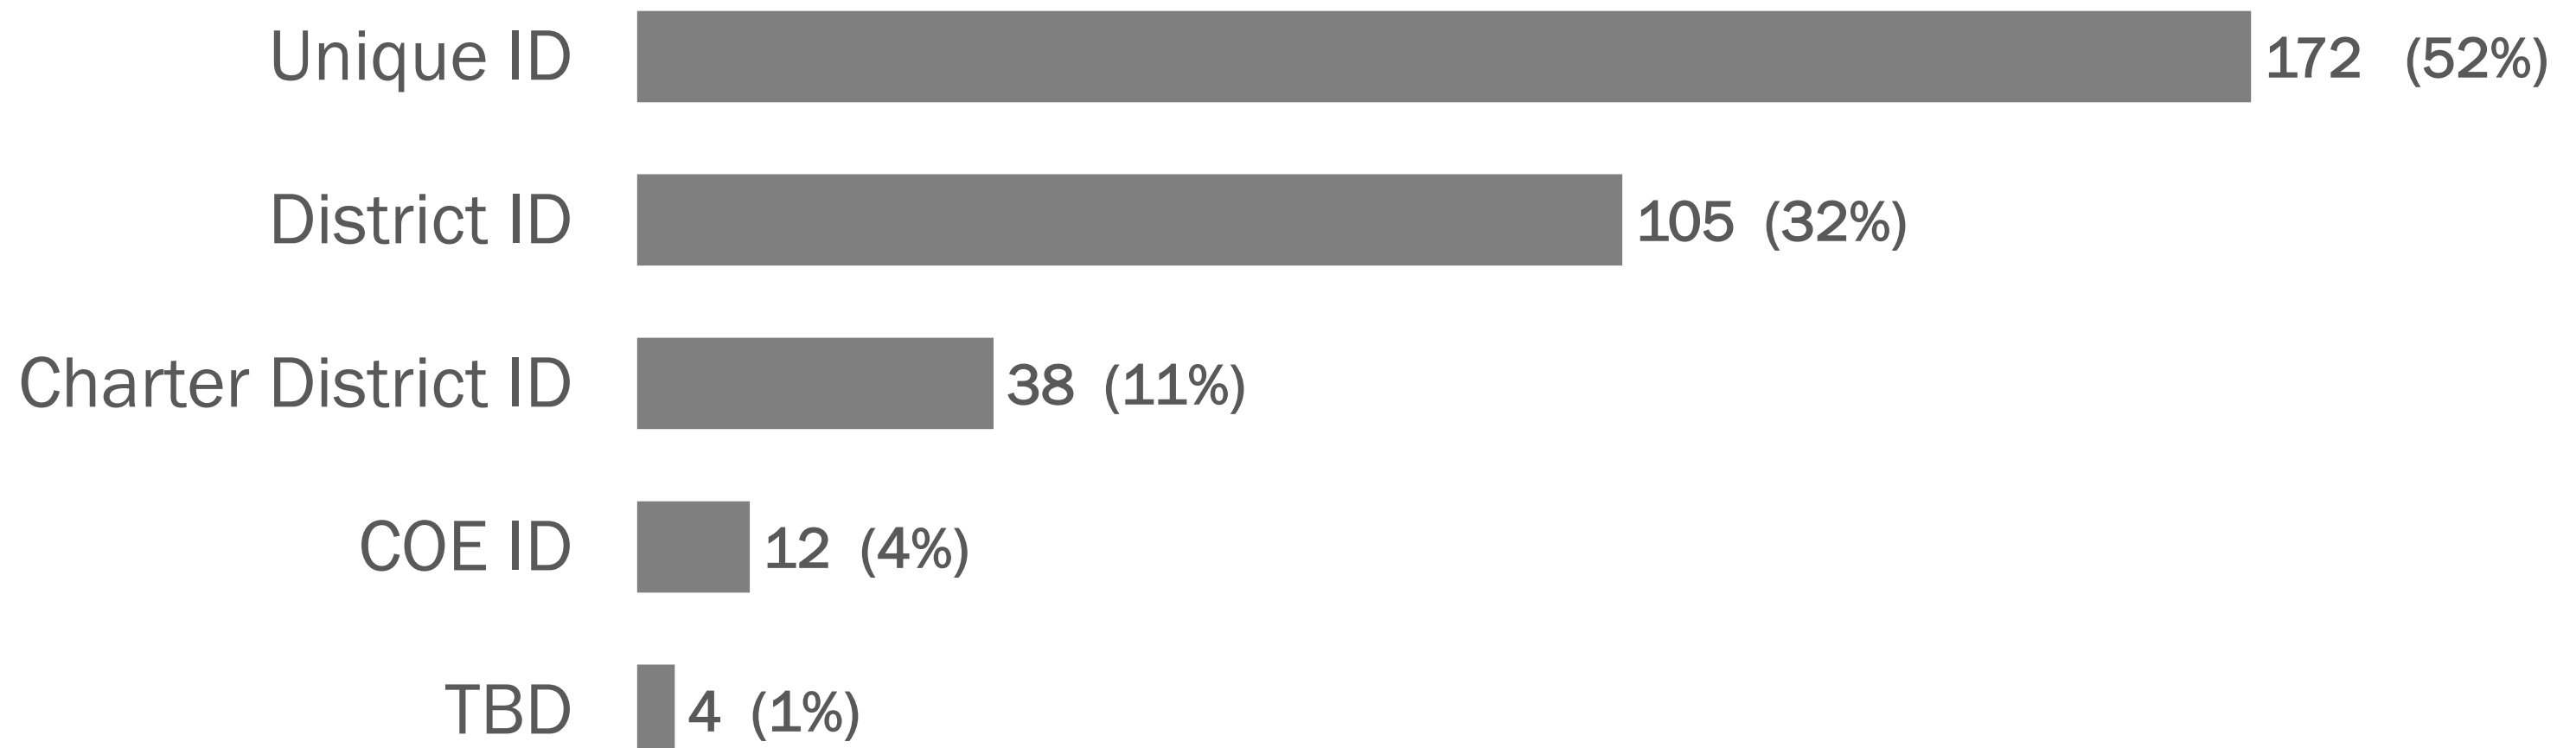

FY 2012-2016 Statistical Data as of June 30, 2016

331 Active-CalSTRS Charter Schools – By Reporting Structure to CalSTRS (5-FY Total)

Charter Schools Reporting Structure of Data and Contributions

Geographic Distribution Tables

1,091 Active-CalSTRS Accumulative FY 1993-2016

NORTHERN CALIFORNIA: 558 Charter Schools (51%)

RS#	COE	Count	RS#	COE	Count	RS#	COE	Count
01	ALAMEDA	49	20	MADERA	10	41	SAN MATEO	13
02	ALPINE	0	21	MARIN	2	43	SANTA CLARA	58
03	AMADOR	1	22	MARIPOSA	1	44	SANTA CRUZ	12
04	BUTTE	17	23	MENDOCINO	9	45	SHASTA	15
05	CALAVERAS	1	24	MERCED	2	46	SIERRA	0
06	COLUSA	0	25	MODOC	0	47	SISKIYOU	1
07	CONTRA COSTA	12	26	MONO	2	48	SOLANO	7
08	DEL NORTE	2	27	MONTEREY	9	49	SONOMA	55
09	EL DORADO	9	28	NAPA	3	50	STANISLAUS	27
10	FRESNO	27	29	NEVADA	13	51	SUTTER	5
11	GLENN	3	31	PLACER	20	52	TEHAMA	3
12	HUMBOLDT	14	32	PLUMAS	1	53	TRINITY	0
14	INYO	3	34	SACRAMENTO	46	54	TULARE	16
16	KINGS	11	35	SAN BENITO	1	55	TUOLUMNE	3
17	LAKE	3	38	SAN FRANCISCO	11	57	YOLO	6
18	LASSEN	5	39	SAN JOAQUIN	44	58	YUBA	6

SOUTHERN CALIFORNIA: 533 Charter Schools (49%)

RS#	COE	Count
13	IMPERIAL	2
15	KERN	10
19	LOS ANGELES	312
30	ORANGE	17
33	RIVERSIDE	25
36	SAN BERNARDINO	31
37	SAN DIEGO	112
40	SAN LUIS OBISPO	3
42	SANTA BARBARA	9
56	VENTURA	12