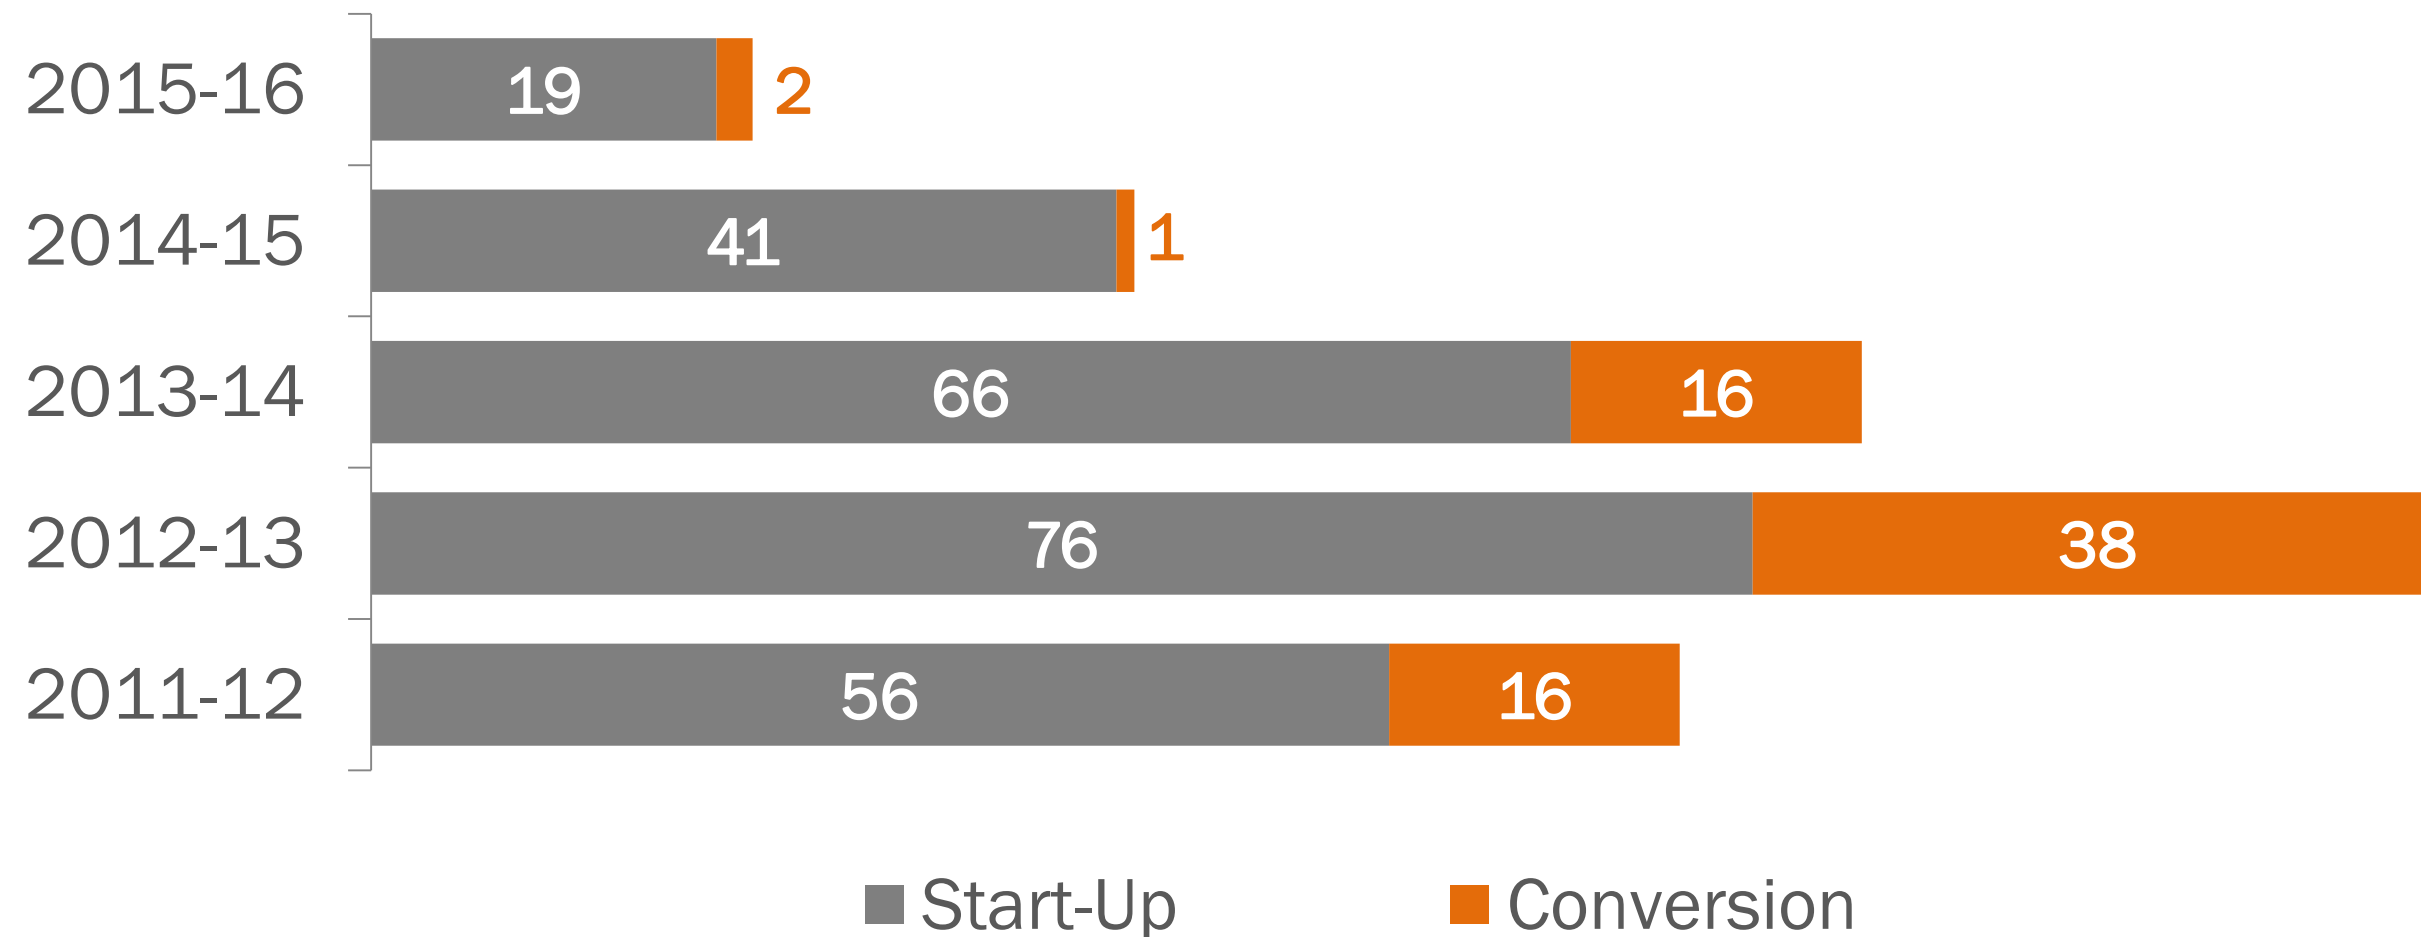

FY 2012-2016 Statistical Data as of June 30, 2016

331 Active-CalSTRS Charter Schools Site Type (5-FY Total)

CalSTRS Active Charter Schools Site Type

Site Type	Count	%
Site-based instruction (classroom-based instruction)	254	77%
Independent Study (non classroom-based instruction)	61	18%
Combination of site-based and independent study	16	5%

FY 2012-2016 Statistical Data as of June 30, 2016

331 Active-CalSTRS Charter Schools – By Charter Type (5-FY Total)

Charter Schools by Charter Type